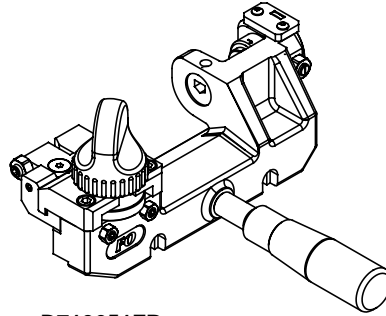

D713651ZB

"FO" carriage
Set carrello "FO"
"FO" Schlitten
Chariot "FO"
Carro "FO"

STANDARD

D913645ZR

Cutter
Fresa
Fräser
Fraise
Fresa