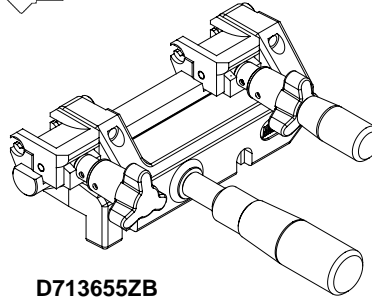

D713655ZB

"MULTICOPY" carriage
Carrello "MULTICOPY"
"MULTICOPY" Schlitten
Chariot "MULTICOPY"
Carro "MULTICOPY"

OPTIONAL

Cutter
Fresa
Fräser
Fraise
Fresa

PER:
FOR: