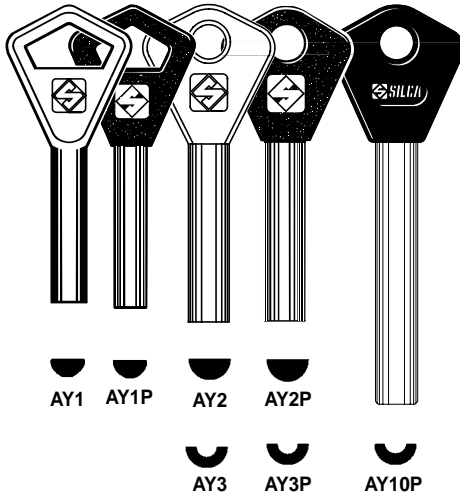

DELTA AY

PER:
FOR: **ABLOY (S)**

OPTIONAL

D713655ZB

"MULTICOPY" carriage
Carrello "MULTICOPY"
"MULTICOPY" Schlitten
Chariot "MULTICOPY"
Carro "MULTICOPY"

OPTIONAL

D714448ZB

Cutter
Fresa
Fräser
Fraise
Fresa

D714448ZB

Cutter
Fresa
Fräser
Fraise
Fresa

PER:
FOR:

ABUS (D)

■
AB38P
PLUS

■
AB60P

IMPORTANT!

Patented key, please contact Silca for information.