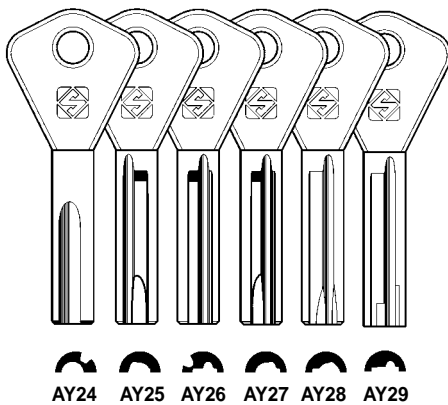

DELTA AY

PER:
FOR: **ABLOY (S)**

OPTIONAL

D713655ZB

"MULTICOPY" carriage
Carrello "MULTICOPY"
"MULTICOPY" Schlitten
Chariot "MULTICOPY"
Carro "MULTICOPY"

OPTIONAL

D714448ZB

Cutter
Fresa
Fräser
Fraise
Fresa

D714448ZB

Cutter
Fresa
Fräser
Fraise
Fresa

PER:
FOR:

ABUS (D)

■
AB38P
PLUS

■
AB60P

IMPORTANT!

Patented key, please contact Silca for information.