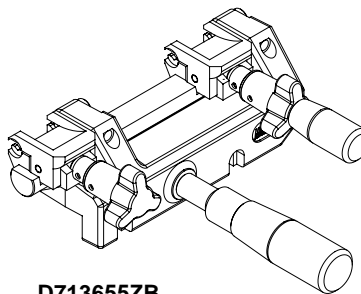

D713655ZB

"MULTICOPY" carriage
Carrello "MULTICOPY"
"MULTICOPY" Schlitten
Chariot "MULTICOPY"
Carro "MULTICOPY"

OPTIONAL

Cutter
Fresa
Fräser
Fraise
Fresa

PER:
FOR: