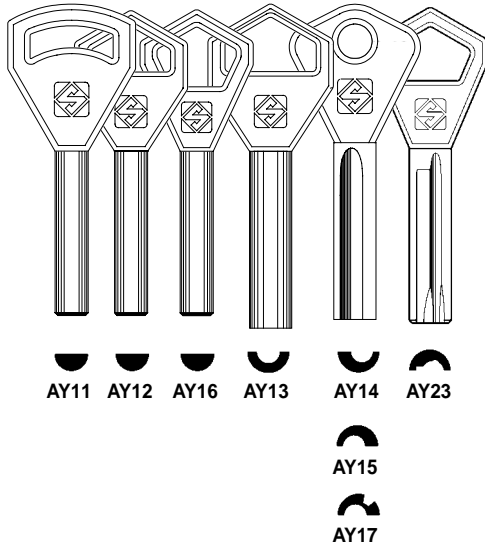

DELTA AY

PER:
FOR: **ABLOY (S)**

OPTIONAL

D713655ZB

"MULTICOPY" carriage
Carrello "MULTICOPY"
"MULTICOPY" Schlitten
Chariot "MULTICOPY"
Carro "MULTICOPY"

OPTIONAL

D714448ZB

Cutter
Fresa
Fräser
Fraise
Fresa

D714448ZB

Cutter
Fresa
Fräser
Fraise
Fresa

PER:
FOR:

ABUS (D)

■
AB38P
PLUS

■
AB60P

IMPORTANT!

Patented key, please contact Silca for information.