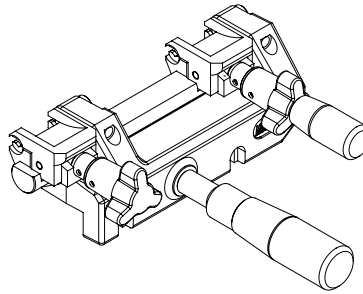

DELTA AY

PER:
FOR: **ABLOY (S)**

OPTIONAL

D713655ZB

"MULTICOPY" carriage
Carrello "MULTICOPY"
"MULTICOPY" Schlitten
Chariot "MULTICOPY"
Carro "MULTICOPY"

OPTIONAL

D714448ZB

Cutter
Fresa
Fräser
Fraise
Fresa

D714448ZB

Cutter
Fresa
Fräser
Fraise
Fresa

PER:
FOR:

ABUS (D)

■
AB38P
PLUS

■
AB60P

IMPORTANT!

Patented key, please contact Silca for information.