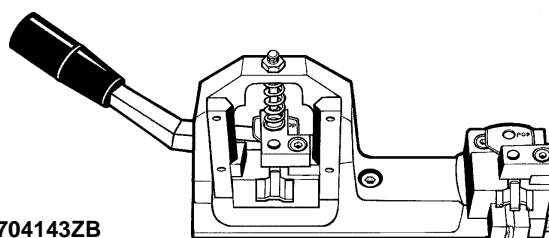

D704143ZB

*CSP carriage
Carrello CSP
CSP Schlitten
Chariot CSP
Carro CSP*

D704127ZB

*Adaptors for FO19P-FO20P keys
Adattatori per chiavi FO19P-FO20P
Adapters für FO19P-FO20P Schlüssel
Adaptateurs pour clés FO19P-FO20P
Adaptadores para llaves FO19P-FO20P*